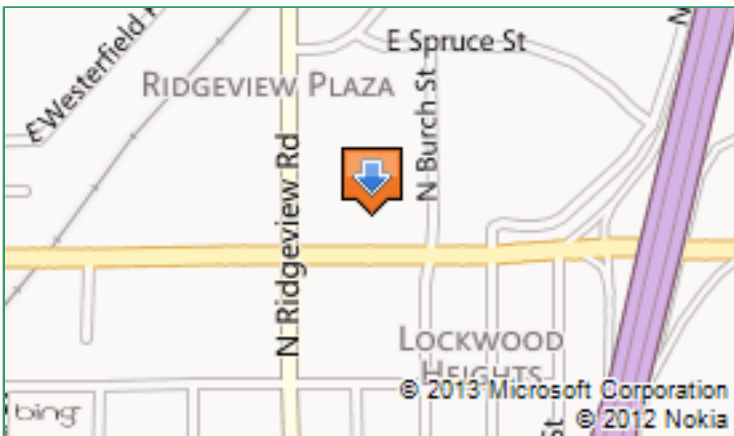

CarDealers

Contact Information

Auto Now

1404 E Santa Fe St

Olathe, KS 66061

(913) 764-8989

Website: N/A

E-Mail: N/A

Map

Hours Of Operation

N/A

Forms Of Payment

N/A