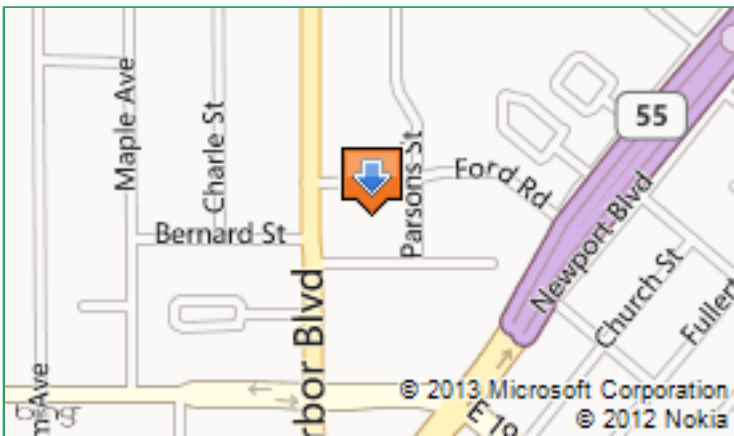

CarDealers

Contact Information

South Coast Toyota

1966 Harbor Blvd

Costa Mesa, CA 92627

(949) 722-2000

Website: www.toyota.com

E-Mail: N/A

Map

Hours Of Operation

N/A

Forms Of Payment

- Debit Cards
- Discover
- MasterCard
- Personal Checks
- Visa