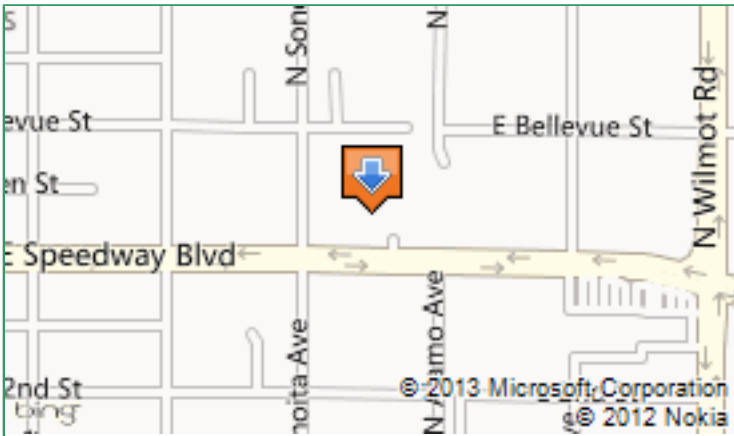

CarDealers

Contact Information

Mercedes - Benz of Tucson

6001 E Speedway Blvd

Tucson, AZ 85712

(520) 886-1311

Website: www.mbusa.com

E-Mail: N/A

Map

Hours Of Operation

N/A

Forms Of Payment

N/A